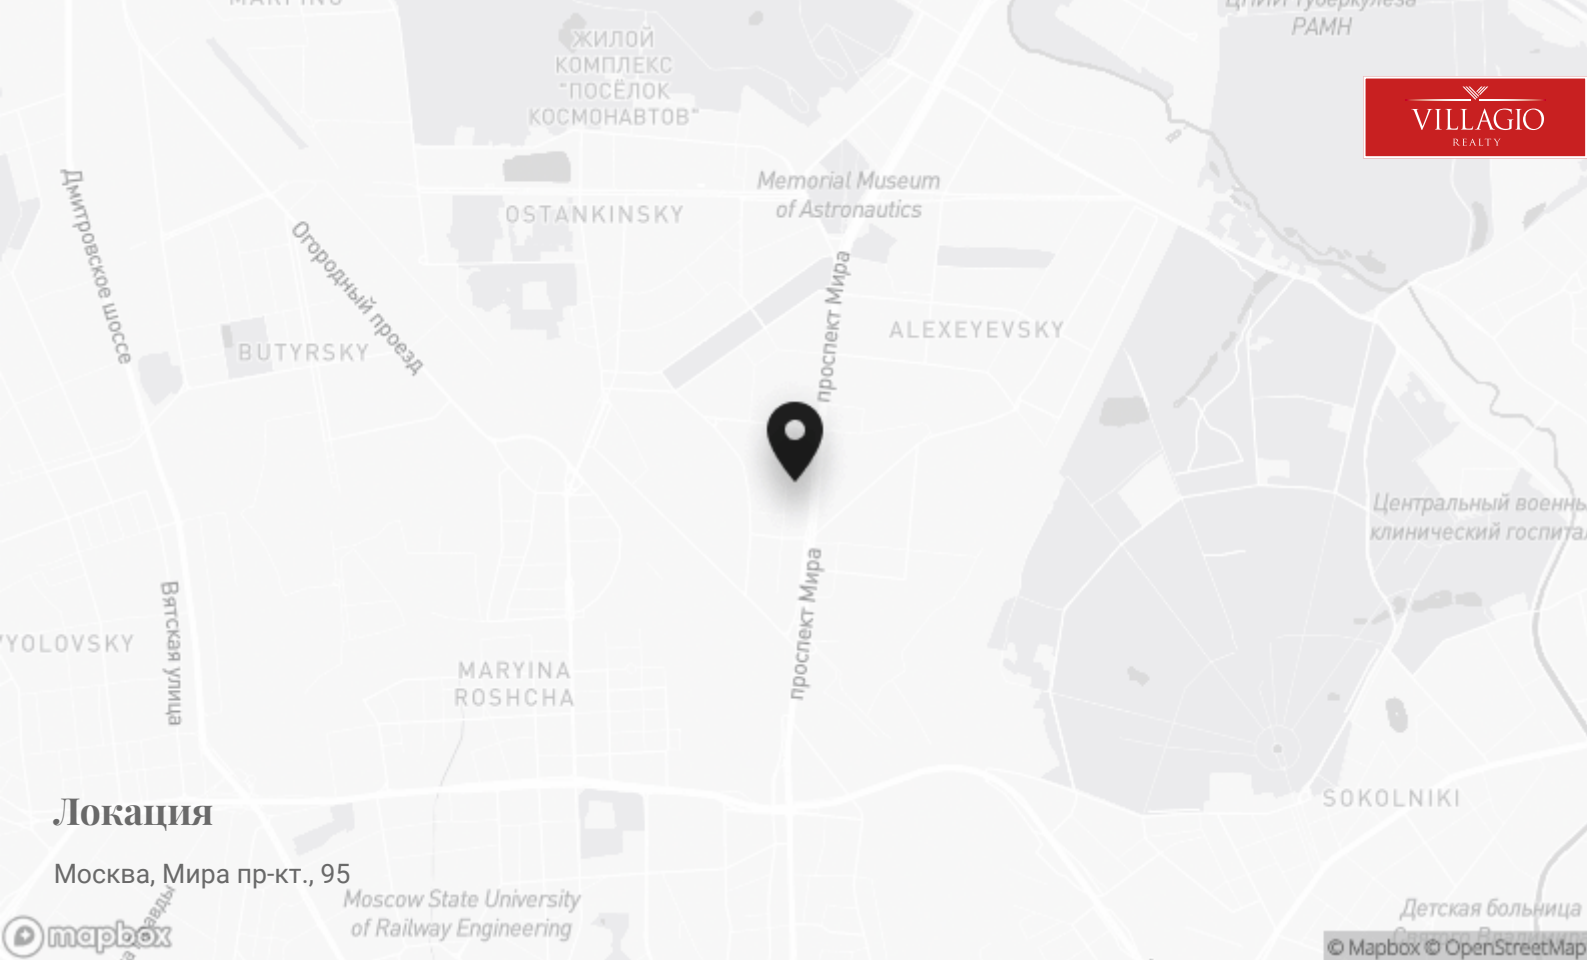

## Локация

Москва, Мира пр-кт., 95

Moscow State University  
of Railway Engineering

© Mapbox © OpenStreetMap

Exclusive

**Villagio Realty**

Контакты

+7 495 186-06-50